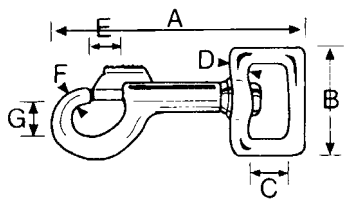

JCF0025	81	21	5	7	10	9	9	—	—