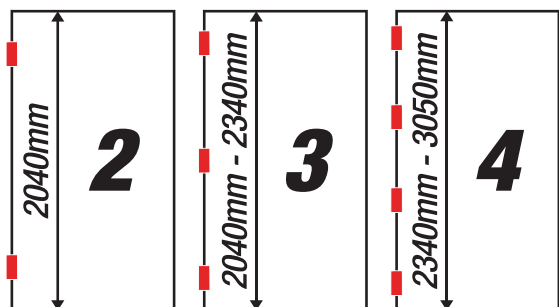

HINGE SIZE REFERENCE

	HINGE TYPE	HINGE SIZE (mm)	HEIGHT (mm)	WIDTH (mm)	THICKNESS (mm)	"RECOMMENDED ZENITH COUNTERSUNK LONG THREAD SCREW SIZE"
	BUTT HINGE	35mm	35	28	1.2	4G x 15mm
		50mm	50	40	1.2	4G x 15mm
		70mm	70	50	1.6	6G x 18mm
		85mm	85	60	1.6	8G x 25mm
		100mm	100	75	1.6	8G x 25mm

	HINGE TYPE	HINGE SIZE (mm)	HEIGHT (mm)	WIDTH (mm)	THICKNESS (mm)	"RECOMMENDED ZENITH LONG THREAD SCREW SIZE"
	BROAD BUTT	50mm	50	50	1.2	4G x 15mm
		70mm	70	70	1.6	6G x 18mm
		85mm	85	85	2	8G x 25mm
		100mm	100	75	2.5	10G x 25mm
		100mm	100	100	2.5	10G x 25mm

	HINGE TYPE	HINGE SIZE (mm)	HEIGHT (mm)	WIDTH (mm)	THICKNESS (mm)	"RECOMMENDED ZENITH LONG THREAD SCREW SIZE"
	EASY FIT	50mm	50	35	1.2	4G x 15mm
		65mm	65	37	1.4	5G x 15mm
		75mm	75	47	1.6	7G x 20mm
		90mm	90	54	1.6	7G x 20mm
		100mm	100	65	2	8G x 25mm

	HINGE TYPE	HINGE SIZE (mm)	HEIGHT (mm)	WIDTH (mm)	THICKNESS (mm)	"RECOMMENDED ZENITH LONG THREAD SCREW SIZE"
	RADIUS BUTT HINGE	90mm	90	58	1.6	8G x 25mm

	HINGE TYPE	HINGE SIZE (mm)	HEIGHT (mm)	WIDTH (mm)	THICKNESS (mm)	"RECOMMENDED ZENITH LONG THREAD SCREW SIZE"
	LIFT OFF HINGE	100mm	100	76	1.6	8G x 25mm

	HINGE TYPE	HINGE SIZE (mm)	HEIGHT (mm)	WIDTH (mm)	THICKNESS (mm)	"RECOMMENDED ZENITH LONG THREAD SCREW SIZE"
	RADIUS LIFT OFF HINGE	90mm	90	58	1.6	8G x 25mm

HOW MANY HINGES PER DOOR

For doors where hydraulic door closers are used, doors experience additional loading, and at least 3 hinges are recommended. For solid and heavy entrance doors, 3 or 4 fixed pin hinges are recommended.