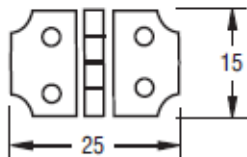

Prestige
The Perfect Choice

2 Brass Hinges & 8 Brass Pins

Prestige Decorative Hinges suit small decorative furniture and cabinets.

FITTING INSTRUCTIONS

1. Locate the desired position for the hinges and check that the hinges will function as intended.
2. Fasten the hinges to the door using a hammer and pins provided.
3. Fasten the hinges to the cabinet using a hammer and pins provided.