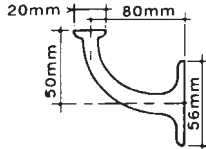

HAND RAIL BRACKETS

CARDED

WHR0001	BRACKET HANDRAIL CHROME PLATED CD2	9310086591387	3	CRD	9310086591387	crd
WHR0002	BRACKET HANDRAIL FLORENTINE BRONZE CD2	9310086591394	3	CRD	9310086591394	crd
WHR0003	BRACKET HANDRAIL BRASS PLATED CD2	9310086546363	3	CRD	9310086546363	crd

1. Place orders in "order quantity multiples".