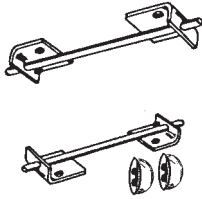

BULK

AXLE & PLATES – BULK

HEL4506	AXLE WITH PLATES 450X6MM BX6	9310086487963	1	BOX	9310086687967	ea
HEL4510	AXLE WITH PLATES 450X10MM BX6	9310086487949	1	BOX	9310086687943	ea
HEL6000	AXLE WITH PLATES 600X13MM BX6	9310086487932	1	BOX	9310086687936	ea
HEL6002	AXLE WITH PLATES 625X25MM BX6	9310086492981	1	BOX	9310086692985	ea
HEL6004	AXLE WITH PLATES & CAPS 600X13MM	9310086629349	6	PAK	9310086629349	pk