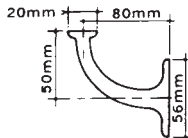

HAND RAIL BRACKETS

WHR001	BRACKET HANDRAIL CHROME PLATED CD2	9310086591387	3	CRD	9310086591387	CRD
WHR002	BRACKET HANDRAIL FLORENTINE BRONZE CD2	9310086591394	3	CRD	9310086591394	CRD
WHR003	BRACKET HANDRAIL BRASS PLATED CD2	9310086546363	3	CRD	9310086546363	CRD