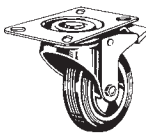

CASTORS – RUBBER – HEAVY DUTY – SWIVEL FITTING WITH BRAKE

HEL0280	CASTOR B/BRAKE 75MM SWIVEL PK1	9310086633353	4	PAK	9310086633353	PK
HEL0290	CASTOR B/BRAKE 100MM SWIVEL PK1	9310086633360	4	PAK	9310086633360	PK
HEL0295	CASTOR B/BRAKE 125MM SWIVEL PK1	9310086633384	4	PAK	9310086633384	PK