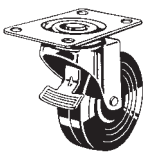

CASTORS – RUBBER – SWIVEL FITTING WITH BRAKE

HEL0563	CASTOR RUBBER 63MM WITH BRAKE PK1	9310086624894	4	PAK	9310086624894	PK
HEL0575	CASTOR RUBBER 75MM WITH BRAKE PK1	9310086624917	4	PAK	9310086624917	PK
HEL0580	CASTOR RUBBER 100MM SWIVEL WITH BRAKE	9310086633445	4	PAK	9310086633445	PK